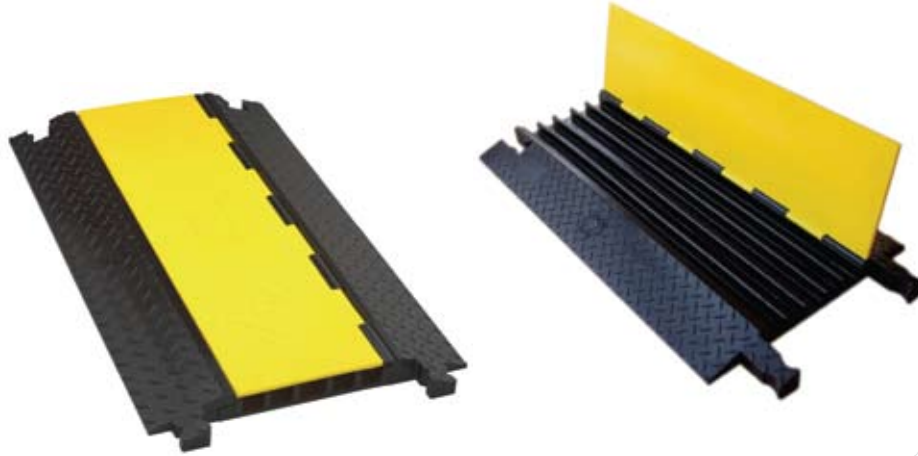

Lex Products Corporation
 401 Shippan Avenue
 Stamford, CT 06902
 203.363.3738
 203.363.3742 Fax

Lex West
 11847 Sheldon Street
 Sun Valley, CA 91352
 818.768.4474
 818.768.4040 Fax

www.lexproducts.com
info@lexproducts.com
 800.643.4460

We Deliver the Power™

PowerFLEX™
 Cable Assemblies

Yellow Jacket® Cable Crossovers

Extra Heavy Duty Cable Protector

The Yellow Jacket® is an extra heavy duty cable protector that will readily stand up to high speed bus and truck traffic; up to 20,000 lbs load per axle rating. With its unique design and manufactured with 30% more polyurethane than regular heavy duty cable protectors, Yellow Jacket® offers unparalleled durability and is the best value in hinged lid cable protection.

CABLE PROTECTOR

END BOOTS
 (Pair, Male/Female)

45° LEFT TURN

45° RIGHT TURN

Specifications

Product Model	Length	Width	Height	Weight	Slot Size	Number of Slots
YJ1-300	36 in / 914 mm	21 in / 533 mm	4 in / 102 mm	40 lbs / 18.4 kg	3 in / 76 mm	1
YJ1-500	36 in / 914 mm	27 in / 686 mm	6 in / 153 mm	90 lbs / 41.4 kg	5 in / 128 mm	1
YJ3-225	36 in / 914 mm	20 in / 508 mm	3 in / 76 mm	32 lbs / 14.5 kg	2.25 in / 57 mm	3
YJ3-225W	36 in / 914 mm	27 in / 686 mm	3 in / 76 mm	48 lbs / 22.7 kg	2.25 in / 57 mm	3
YJ4-125	36 in / 914 mm	18 in / 457 mm	2 in / 51 mm	23 lbs / 10.4 kg	1.25 in / 32 mm	4
YJ5-125	36 in / 914 mm	19 in / 483 mm	2 in / 51 mm	24 lbs / 11.4 kg	1.25 in / 32 mm	5
YJ5EB-125 End Boots (pair M/F)	6 in / 152 mm	20 in / 508 mm	2 in / 51 mm	8 lbs / 3.8 kg	1.25 in / 32 mm	N/A
YJ5TL-125 Left Turn	25 in / 634 mm	20 in / 508 mm	2 in / 51 mm	25 lbs / 11.9 kg	1.25 in / 32 mm	N/A
YJ5TR-125 Right Turn	25 in / 634 mm	20 in / 508 mm	2 in / 51 mm	25 lbs / 11.9 kg	1.25 in / 32 mm	N/A