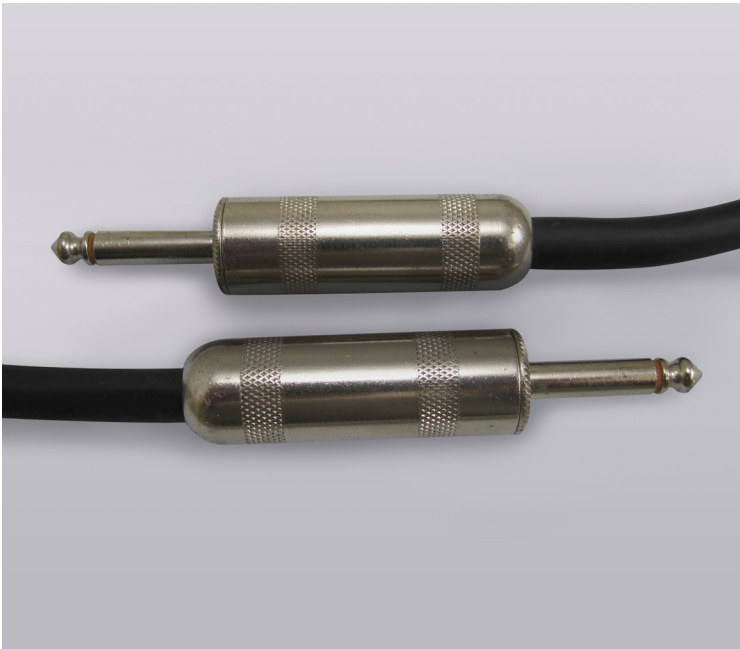

PowerFLEX™
Cable Assemblies

Lex Pro Audio Speaker Cables

1/4" Speaker Cable

Features & Benefits

- **12 AWG (65/30) bare copper conductors** for the lowest resistance and maximum signal transfer
- **Non-reflective, super durable, yet flexible, matte black PVC outer jacket**
- **Industry standard, high quality connectors** for years of crystal-clear music and sound reproduction

Catalog Number:

LPA-SPK12/2-1/4-xxx

**xxx Indicates Cable Length*

Description:

Lex Pro Audio heavy-duty, jumbo, 1/4" to 1/4" speaker cables. A 12-gauge, 2-conductor speaker cable terminated with 1/4" machined nickle plated brass phone plugs. Twisted pair construction in a rugged, yet flexible, round PVC outer jacket.

Typical Application:

Heavy-duty audio amplifier to speaker interface for permanent installations or portable applications. Support consumer grade speaker.

Markets Served:

Theatrical, Concert Touring, Live Events, Systems Rental and Install

Specifications

Connector A	1/4" Jumbo Plug
Cable	Lex Pro Audio SPK 12/2
Connector B	1/4" Jumbo Plug

Custom 1/4" to Speakon adapters available upon request.