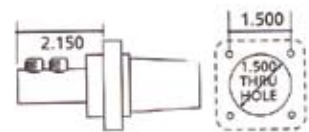

## 16 Series Cam-Type Connectors

Accommodates 4/0 - #6 (AWG) Cable

Male Inline

Panel Male Threaded Stud

Panel Male Double Set Screw

Female Inline

Panel Female Threaded Stud

Panel Female Double Set Screw

Female

Male

All Dimensions in Inches

Rating	Cable Range (AWG) (Recommended cable size in bold)	Male Inline	Female Inline	Panel Male Threaded Stud	Panel Female Threaded Stud	Panel Male Double Set Screw	Panel Female Double Set Screw
400A, 600 VAC	<b>2/0 - 4/0</b>	CLS40MB	CLS40FB	640MTSP	640FTSP	640MP	640FP
400A, 600VAC	<b>#2 - 2/0</b>	CLS20MB	CLS20FB	640MTSP	640FTSP	640MP	640FP
400A, 600 VAC	<b>#6 - #2</b>	CLS2MB	CLS2FB	640MTSP	640FTSP	--	--