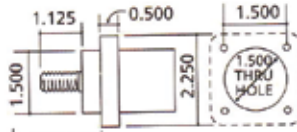

## 16 Series Cam-Type Connectors

Accommodates 4/0 - #6 (AWG) Cable

Male Inline

Panel Male Threaded Stud

Panel Male Double Set Screw

Female Inline

Panel Female Threaded Stud

Panel Female Double Set Screw

Female

Male

All Dimensions in Inches

Rating	Cable Range (AWG) (Recommended cable size in bold)	Male Inline	Female Inline	Panel Male Threaded Stud	Panel Female Threaded Stud	Panel Male Double Set Screw	Panel Female Double Set Screw
400A, 600 VAC	<b>2/0 - 4/0</b>	CLS40MB	CLS40FB	640MTSP	640FTSP	640MP	640FP
400A, 600VAC	<b>#2 - 2/0</b>	CLS20MB	CLS20FB	640MTSP	640FTSP	640MP	640FP
400A, 600 VAC	<b>#6 - #2</b>	CLS2MB	CLS2FB	640MTSP	640FTSP	--	--