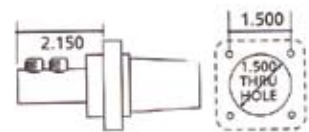

PowerPARTS™
Wiring Devices

16 Series Cam-Type Connectors

Accommodates 4/0 - #6 (AWG) Cable

Male Inline

Panel Male Threaded Stud

Panel Male Double Set Screw

Female Inline

Panel Female Threaded Stud

Panel Female Double Set Screw

Female

Male

All Dimensions in Inches

Rating	Cable Range (AWG) (Recommended cable size in bold)	Male Inline	Female Inline	Panel Male Threaded Stud	Panel Female Threaded Stud	Panel Male Double Set Screw	Panel Female Double Set Screw
400A, 600 VAC	2/0 - 4/0	CLS40MB	CLS40FB	640MTSP	640FTSP	640MP	640FP
400A, 600VAC	#2 - 2/0	CLS20MB	CLS20FB	640MTSP	640FTSP	640MP	640FP
400A, 600 VAC	#6 - #2	CLS2MB	CLS2FB	640MTSP	640FTSP	--	--

Add suffix A = black, B = white, C = red, D = blue, E = green, Y = yellow, BR = brown, O = orange

Male to (3) Female	Paralleling T	Tapping T	Double Female	Double Male	Protective Cover	Snap Back Cover
16MFFF	MMF	MFF	RFF	MMM	Male: PCM Female: PCF	CL40WTC-L-125