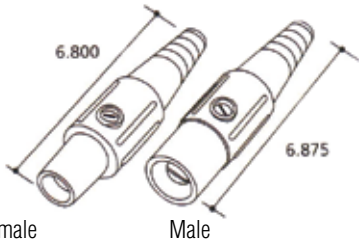

## 16 Series Cam-Type Connectors

Accommodates 4/0 - #6 (AWG) Cable

Male Inline

Panel Male Threaded Stud

Panel Male Double Set Screw

Female Inline

Panel Female Threaded Stud

Panel Female Double Set Screw

Female

Male

All Dimensions in Inches

Rating	Cable Range (AWG) (Recommended cable size in bold)	Male Inline	Female Inline	Panel Male Threaded Stud	Panel Female Threaded Stud	Panel Male Double Set Screw	Panel Female Double Set Screw
400A, 600 VAC	<b>2/0 - 4/0</b>	CLS40MB	CLS40FB	640MTSP	640FTSP	640MP	640FP
400A, 600VAC	<b>#2 - 2/0</b>	CLS20MB	CLS20FB	640MTSP	640FTSP	640MP	640FP
400A, 600 VAC	<b>#6 - #2</b>	CLS2MB	CLS2FB	640MTSP	640FTSP	--	--