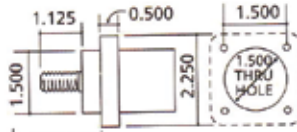

PowerPARTS™
Wiring Devices

16 Series Cam-Type Connectors

Accommodates 4/0 - #6 (AWG) Cable

Male Inline

Panel Male Threaded Stud

Panel Male Double Set Screw

Female Inline

Panel Female Threaded Stud

Panel Female Double Set Screw

Female

Male

All Dimensions in Inches

Rating	Cable Range (AWG) (Recommended cable size in bold)	Male Inline	Female Inline	Panel Male Threaded Stud	Panel Female Threaded Stud	Panel Male Double Set Screw	Panel Female Double Set Screw
400A, 600 VAC	2/0 - 4/0	CLS40MB	CLS40FB	640MTSP	640FTSP	640MP	640FP
400A, 600VAC	#2 - 2/0	CLS20MB	CLS20FB	640MTSP	640FTSP	640MP	640FP
400A, 600 VAC	#6 - #2	CLS2MB	CLS2FB	640MTSP	640FTSP	--	--

Add suffix A = black, B = white, C = red, D = blue, E = green, Y = yellow, BR = brown, O = orange

Male to (3) Female	Paralleling T	Tapping T	Double Female	Double Male	Protective Cover	Snap Back Cover
16MFFF	MMF	MFF	RFF	MMM	Male: PCM Female: PCF	CL40WTC-L-125