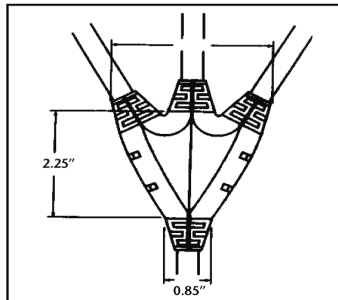

PowerFLEX™
 Cable Assemblies

“Two-Fer Junior” & “Three-Fer Junior”

With Molded Y & W Center Sections

Standard
 All Black Connectors

Dimensions overall length 3'

- **An overall cable assembly specifically for use in theatre and stage applications**
- **Constructed with flexible Type SJT “Junior Hard Service” Cord in accordance with NEC Article 520.69C and UL and SSA requirements**

File E219086

Rating	Male Connector	Cable	Female Connector	Catalog No.
20 Amp, 120 VAC	Blunt	12/3 SJTOW-A Molded Y	Blunt	3123J
20 Amp, 120 VAC	Bates®, 20 Amp, 2 Pole, 3 Wire Stage Pin	12/3 SJTOW-A Molded Y	(2) Bates®, 20 Amp, 2 Pole, 3 Wire, Stage Pin	3123J-SP
15 Amp, 120 VAC	NEMA 5-15, 15 Amp, 2 Pole, 3 Wire, All Black	12/3 SJTOW-A Molded Y	(2) NEMA 5-15, 15 Amp, 2 Pole, 3 Wire	3123J-515
20 Amp, 120 VAC	NEMA L5-20, 20 Amp, 2 Pole 3 Wire, locking	12/3 SJTOW-A Molded Y	(2) NEMA L5-20, 2 Pole, 3 Wire, All Black	3123J-L520
20 Amp, 120 VAC	Blunt	12/3 SJTOW-A Molded W	Blunt	4123J
20 Amp, 120 VAC	Bates®, 20 Amp, 2 Pole 3 Wire, Stage Pin	12/3 SJTOW-A Molded W	(3) Bates®, 20 Amp, 2 Pole, 3 Wire	4123J-SP
15 Amp, 120 VAC	NEMA 5-15, 15 Amp, 2 Pole, 3 Wire	12/3 SJTOW-A Molded W	(3) NEMA 5-15, 15 Amp, 2 Pole, 3 Wire	4123J-515
20 Amp, 120 VAC	NEMA L5-20, 20 Amp, 2 Pole, 3 Wire, locking	12/3 SJTOW-A Molded W	(3) NEMA L5-20, 20 Amp, 2 Pole, 3 Wire	4123J-L520